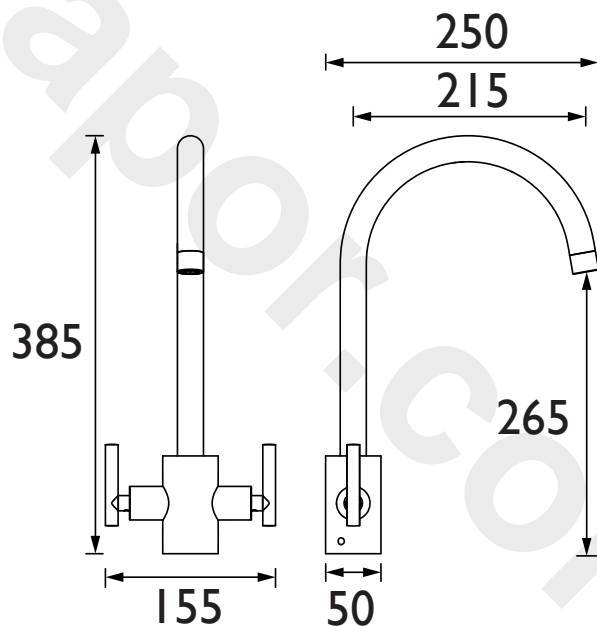

Product Certifications:

For more products, visit our website:
<http://www.bristan.com>

Specification

Product Type:	Kitchen Taps
Main Construction Material:	Brass
Mount Type:	Deck Mounted
Handle Type:	Lever Handles
Connection Inlet:	1/2" BSP Flexible Tails
Connection Outlet:	Flow Straightener
Number of Tap Holes:	1
Valve/Cartridge Type:	1/2" Ceramic Disc Valve
Plumbing System Requirements:	Suitable for all plumbing systems
Minimum Dynamic Pressure (bar):	0.3 bar
Maximum Dynamic Pressure (bar):	5.0 bar
Maximum Hot Water Temperature °C:	65°C
Maximum Static Pressure (bar):	10 bar
Flow Type:	Single Flow
Isolation Included:	Yes

Dimensions (measurements in mm)

Flow Rates (l/min)

System Pressure (bar)	0.3	0.5	1	2	3	5
AR SNK EF C (mixed)	10.1	13	18.4	26	31.9	41.2

TECHNICAL DATA SHEET

BRISTAN

D5